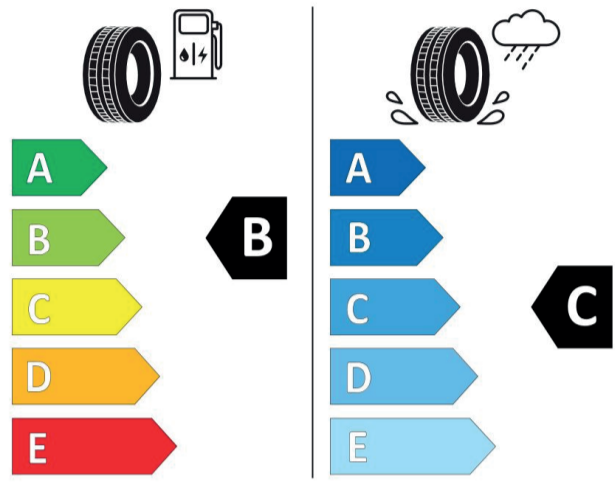

**HENRA**  
QUALITY TRAILERS

**KENDA** KR101 30112064

195/50R13C 104/102 N C2

2020/740

**KENDA** KR101 30112064

195/50R13C 104/102 N C2

2020/740

**KENDA** KR209 33282062