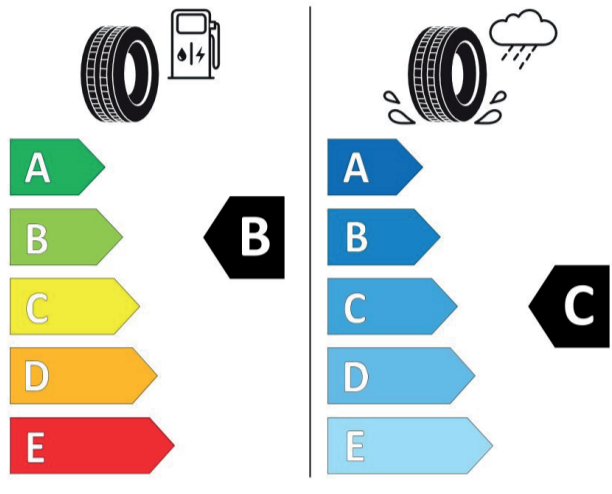

**HENRA**  
QUALITY TRAILERS

**KENDA** KR101 30112064

195/50R13C 104/102 N C2

2020/740

**KENDA** KR101 30112064

195/50R13C 104/102 N C2

2020/740

**KENDA** KR209 33282062