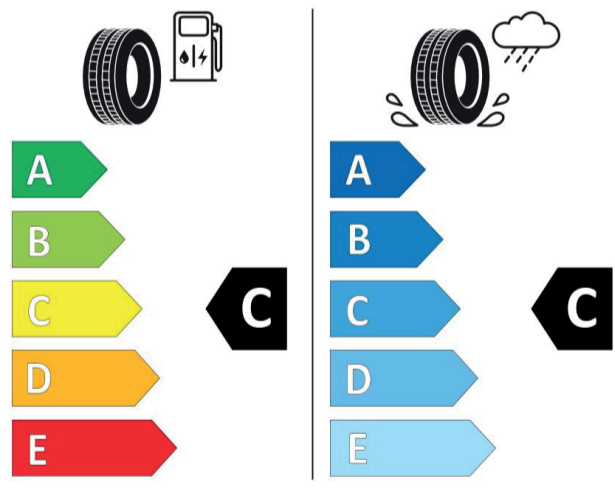

2020/740

Giti Tire AK006

195/70R15C 104/102 N C2