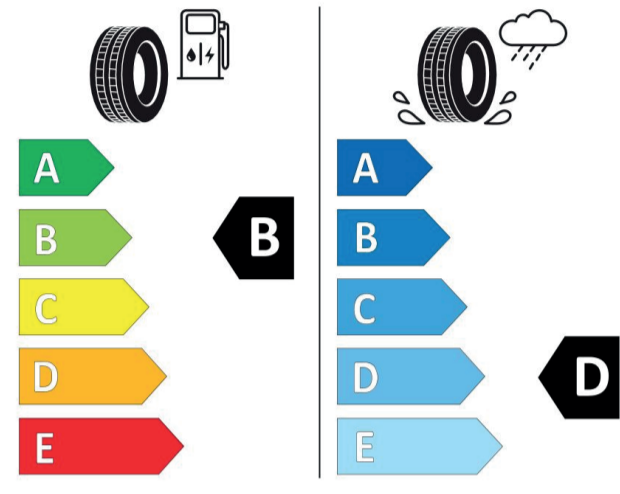

2020/740

KENDA KR209 33282062

195/65R15 98 N C1